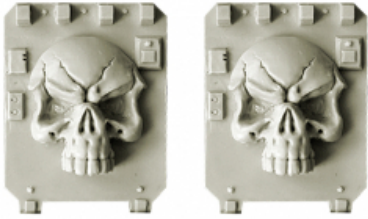

Data current as of: 31-10-2020 13:57

Link to the product: <https://www.spellcrow.com/skull-doors-for-light-vehicles-p-542.html>

Skull Doors For Light Vehicles

Price	4.70 £
Availability	Available
Shipping time	24 hours
Number	SPCB5860
EAN	5060600644191