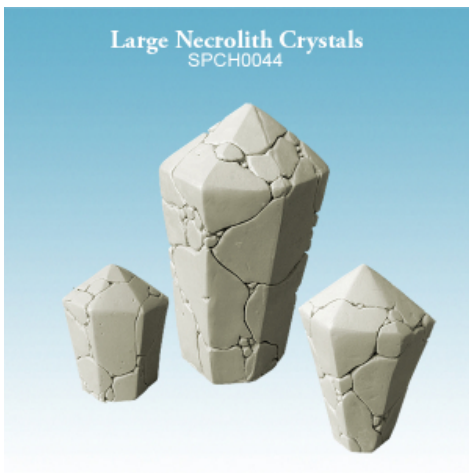

Data current as of: 29-03-2020 11:57

Link to the product: <https://www.spellcrow.com/large-necrolith-crystals-p-568.html>

# Large Necrolith Crystals

Price	<b>5.60 £</b>
Availability	<b>Available</b>
Shipping time	<b>24 hours</b>
Number	<b>SPCH0044</b>
EAN	<b>5060600644214</b>