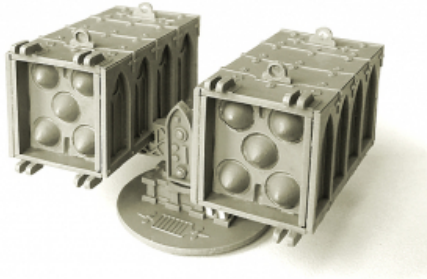

Data current as of: 05-12-2020 10:07

Link to the product: <https://www.spellcrow.com/gothic-rocket-launcher-p-524.html>

Gothic Rocket Launcher

Price	8.80 £
Availability	Available
Shipping time	24 hours
Number	SPCB5856
EAN	5060600641282

Product description