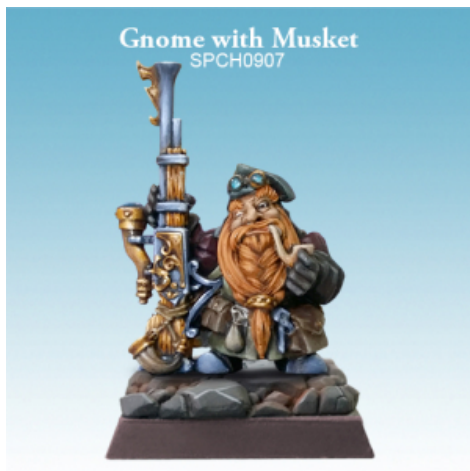

Data current as of: 29-03-2020 07:43

Link to the product: <https://www.spellcrow.com/gnome-with-musket-p-239.html>

Gnome with Musket

Price	6.50 £
Availability	Available
Shipping time	24 hours
Number	SPCH0907
EAN	5060600643095

Product description

Metal model 28 mm scale with a base 25x25 mm.

Design and sculpting: Mick Darpa