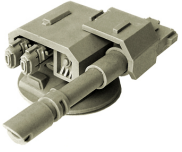

Pintle-mounted Turret with Laser Cannon

Price :

8.00 Euro

Manufacturer : **SPELLCROW**

Availability : **Available**

Stock : **very high**

Rating : **no reviews**

Kit contains Pintle-mounted Turret with double plasma weapons and laser cannon weapon ideal for use with 28 mm scale vehicle models. Perfect for converting figures for different games. The product is high quality cast resin. Needs to be cleaned and painted.