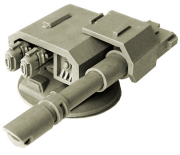

## Pintle-mounted Turret with Laser Cannon

**Price :**

**8.00 Euro**

Manufacturer : **SPELLCROW**

Availability : **Available**

Stock : **very high**

Rating : **no reviews**

Kit contains Pintle-mounted Turret with double plasma weapons and laser cannon weapon ideal for use with 28 mm scale vehicle models. Perfect for converting figures for different games. The product is high quality cast resin. Needs to be cleaned and painted.