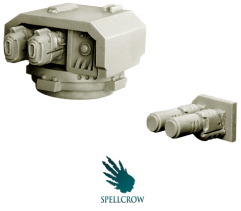

Pintle-mounted Turret

Price :

6.90 Euro

Manufacturer : **SPELLCROW**

Availability : **Available**

Stock : **very high**

Rating : **no reviews**

Kit contains Pintle-mounted Turret with double plasma weapons and double melting weapons ideal for use with 28 mm scale vehicle models. Perfect for converting figures for different games. The product is high quality cast resin. Needs to be cleaned and painted.