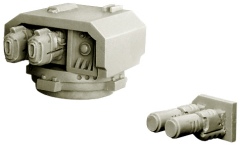

Pintle-mounted Turret

Price :
6.90 Euro
Manufacturer : **SPELLCROW**
Availability : **Available**
Stock : **very high**
Rating : **no reviews**

Kit contains Pintle-mounted Turret with double plasma weapons and double melting weapons ideal for use with 28 mm scale vehicle models. Perfect for converting figures for different games. The product is high quality cast resin. Needs to be cleaned and painted.