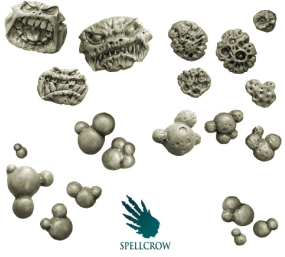

Plague Marks

Price :
~~6.90 Euro~~
5.52 Euro

Manufacturer : **SPELLCROW**
Availability : **Available**
Stock : **very high**
Rating : **no reviews**

Kit contains Plague Marks ideal for use with 28mm scale models, vehicles and dioramas. Perfect for converting figures for different games. The product is high quality cast resin. Needs to be cleaned and painted.

design and sculpting: Piotr Pirianowicz

SPELLCROW