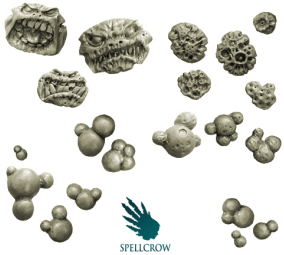

Plague Marks

Price :
~~6.90 Euro~~
5.52 Euro

Manufacturer : **SPELLCROW**
Availability : **Available**
Stock : **very high**
Rating : **no reviews**

Kit contains Plague Marks ideal for use with 28mm scale models, vehicles and dioramas. Perfect for converting figures for different games. The product is high quality cast resin. Needs to be cleaned and painted.

design and sculpting: Piotr Pirianowicz

SPELLCROW