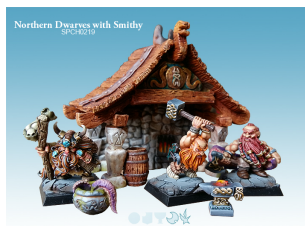

Northern Dwarves with Smithy

Price :
~~38.50 Euro~~
30.36 Euro

Catalog No. : **SPCH0219**
Manufacturer : **SPELLCROW**
Availability : **Available**
Stock : **very high**
Rating : **no reviews**

3 Metal models 28 mm scale with a bases 25x25 mm.

1 Resin smthy

The product needs to be cleaned and painted.

Design and sculpting: Piotr Pirianowicz, Marek Rurarz i Mateusz Prejs

SPELLCROW