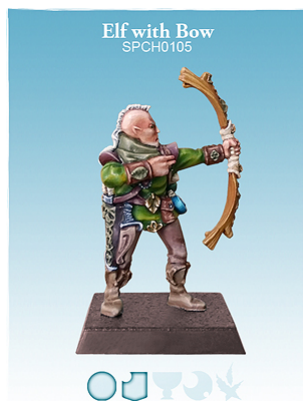

## Elf with Bow - (G) (L)

**Price :**

**6.90 Euro**

Catalog No. : **SPCH0105**

Manufacturer : **SPELLCROW**

Availability : **Available**

Stock : **very high**

Rating : **no reviews**

Metal model 28 mm scale with a base 25x25 mm.

SPELLCROW