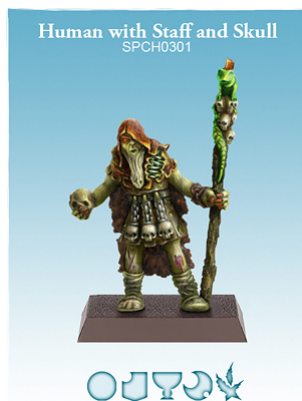

Human with Staff and Skull - (G) (L) (N) (A) (E)**Price :**~~6.90 Euro~~**3.50 Euro**Catalog No. : **SPCH0301**Manufacturer : **SPELLCROW**Availability : **Available**Stock : **very high**

Rating : ★★★★★

.....

Metal model 28 mm scale with a base 25x25 mm

.....

SPELLCROW